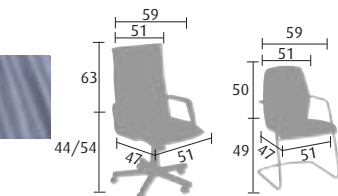

executive chairs

Fabric

Budget leather

Manager leather

Status leather

Ark

- > Central axis tilt mechanism, lockable in the forward position, with adjustable body weight tension control.
- > Rear of backrest in simulated leather.
- > Black polypropylene arms.
- > Self-braking castors.

3 YEAR GUARANTEE

ARK, 2 MODELS

SWIVEL CHAIR
Black reinforced nylon base.
ARK | £ 175

VISITOR'S CHAIR
Black lacquered tubular steel base.
ARKV | £ 160

Diplomat

- > Central axis tilt mechanism, lockable in the forward position, with adjustable body weight tension control.
- > Rear of backrest in simulated leather.

5 YEAR GUARANTEE

DIPLOMAT, 2 MODELS WITH SOLID BEECH ARMS STAINED IN MAHOGANY (AJ) OR CHERRY (DM)

SWIVEL CHAIR
Wood base.
DIH AJ or DM | £ 249

VISITOR'S CHAIR
Black lacquered tubular steel base.
DIV AJ or DM | £ 199

DIPLOMAT, 2 MODELS WITH BLACK POLYURETHANE ARMS

SWIVEL CHAIR
Black reinforced nylon base.
DIH | £ 199

VISITOR'S CHAIR
Black lacquered tubular steel base.
DIV | £ 189

3 CHOICES OF FINISH

First class

- > Forward axis tilt mechanism, lockable in 5 positions, with adjustable body weight tension control and backrest reverse lock system.
- > Rear of backrest in simulated leather.

5 YEAR GUARANTEE

FIRST CLASS, 2 MODELS WITH SOLID BEECH ARMS STAINED IN MAHOGANY (AJ) OR CHERRY (DM)

SWIVEL CHAIR
Wood base.
FCH AJ or DM | £ 349

VISITOR'S CHAIR
Chrome plated tubular steel base.
FCV AJ or DM | £ 239

FIRST CLASS, 2 MODELS WITH ARMS COVERED IN BLACK CRUST LEATHER

SWIVEL CHAIR
Polished aluminium base.
FCH | £ 349

VISITOR'S CHAIR
Chrome plated tubular steel base.
FCV | £ 239

3 CHOICES OF FINISH