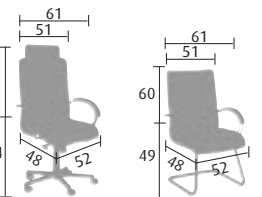

BLACK

First class

- > Forward axis tilt mechanism, lockable in 5 positions, with adjustable body weight tension control and backrest reverse lock system.
- > Rear of backrest in simulated leather.

5 YEAR GUARANTEE