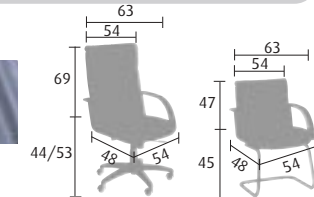

executive chairs

Fabric

Budget leather

Manager leather

Status leather

Ark

- > Central axis tilt mechanism, lockable in the forward position, with adjustable body weight tension control.
- > Rear of backrest in simulated leather.
- > Black polypropylene arms.
- > Self-braking castors.

3 YEAR GUARANTEE

ARK, 2 MODELS

SWIVEL CHAIR
Black reinforced nylon base.
ARK | £ 175

VISITOR'S CHAIR
Black lacquered tubular steel base.
ARKV | £ 160

Diplomat

- > Central axis tilt mechanism, lockable in the forward position, with adjustable body weight tension control.
- > Rear of backrest in simulated leather.