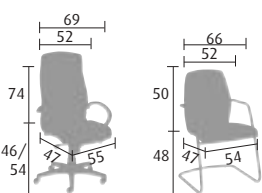

Digital

- > Forward axis tilt mechanism, lockable in 2 positions, with adjustable body weight tension control and backrest reverse lock system.
- > Black polypropylene base.

3 YEAR GUARANTEE

PASSE-PARTOUT CHAIR TO MATCH DIGITAL see page 305

DIGITAL, 1 MODEL

SWIVEL CHAIR

Code	A	B	C
DIG + col.	£ 299	-	-

A FABRICS - AVAILABLE FROM STOCK

A fabrics
DiGV + col.
£ 150

Profile fabric

- > Synchro mechanism, lockable in 5 positions, with adjustable body weight tension control and backrest reverse lock system.
- > Fixed arms in black polyurethane.
- > Aluminium base.

5 YEAR GUARANTEE

PROFILE FABRIC, 3 MODELS

HIGH BACK SWIVEL CHAIR

Code	A	B	C
SK355 + col.	£ 350	£ 400	£ 450

MEDIUM BACK SWIVEL CHAIR

Code	A	B	C
SK354 + col.	£ 299	£ 350	£ 380

CANTILEVER VISITOR'S CHAIR

Code	A	B	C
SK356 + col.	£ 230	£ 280	£ 310

OPTION
Seat depth adjustment mechanism.

SK RP	£ 22

A FABRICS - AVAILABLE FROM STOCK

ALLOW 4 WEEKS FOR DELIVERY
54 COLOURS
SEE SHADE CARD P. 266 TO 267

Elegance fabric

- > Forward axis tilt mechanism, lockable in 5 positions, with adjustable body weight tension control and backrest reverse lock system.
- > Black reinforced nylon base with self-braking castors.

5 YEAR GUARANTEE

ELEGANCE, 2 MODELS

SWIVEL CHAIR

Code	A	B	C
SD11H + col.	£ 365	£ 430	£ 490

CANTILEVER VISITOR'S CHAIR

Code	A	B	C
SD11V + col.	£ 280	£ 320	£ 360

A FABRICS - AVAILABLE FROM STOCK

ALLOW 4 WEEKS FOR DELIVERY
55 COLOURS
SEE SHADE CARD P. 266 TO 267