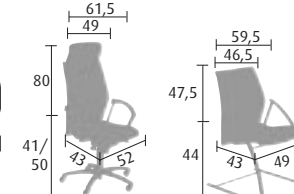

Profile fabric

- > Synchro mechanism, lockable in 5 positions, with adjustable body weight tension control and backrest reverse lock system.
- > Fixed arms in black polyurethane.
- > Aluminium base.

5 YEAR GUARANTEE