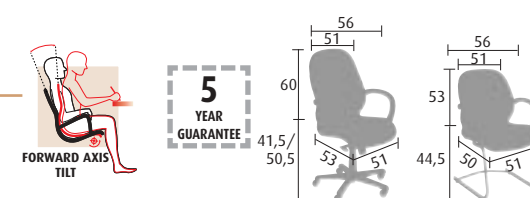

Swing

- > Forward axis tilt mechanism, lockable in 2 positions, with adjustable body weight tension control.
- > Black reinforced nylon base.

SWING, 2 MODELS

SWIVEL CHAIR

Code	A	B	C
SK368 + col.	£ 340	£ 370	£ 400