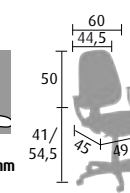

Operator

The ergonomic choice

Specialist

Motiv

- > Permanent contact mechanism, lockable in any position.
- > Black reinforced nylon base with self-braking castors.

MOTIV, 2 MODELS

SWIVEL CHAIR

Code	A	B	C
MOT + col.	£ 95	£ 99	£ 109

VISITOR'S CHAIR

Code	A	B	C
MOTV + col.	£ 90	£ 95	£ 105

OPTIONAL ARMS

FIXED TRADITIONAL for swivel chair

FIXED TRADITIONAL for visitor's chair

ADJUSTABLE IN HEIGHT through 70 mm for swivel chair only

MOT1	£ 25	MOTV1	£ 25	MOT2	£ 35
------	------	-------	------	------	------