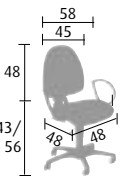

Ergoline

- > Permanent contact mechanism, lockable in any position.
- > Black reinforced nylon base with self-braking castors.

ERGOLINE, 2 MODELS

SWIVEL CHAIR

Code	A	B	C
STC38 + col.	£ 115	£ 127	£ 139

CANTILEVER VISITOR'S CHAIR

Code	A	B	C
STC35 + col.	£ 110	£ 122	£ 134