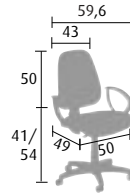

office chairs

Budget

N°1

- > Permanent contact mechanism, lockable in any position.
- > Black reinforced nylon base with self-braking castors.

N°1, 1 MODEL

SWIVEL CHAIR

Code	A	B	C
N1 + col.	£ 99	£ 115	£ 125