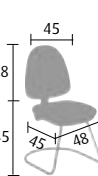

TULIP, 1 MODEL

SWIVEL CHAIR

Code	A	B	C
TULHD + col.	£ 135	£ 145	£ 155

OPTIONAL FIXED ARMS

SKAD1T £ 45

SKAD3T £ 45

SKAD4T £ 45

A FABRICS - AVAILABLE FROM STOCK

ALLOW 4 WEEKS FOR DELIVERY
54 COLOURS
SEE SHADE CARD P. 266 to 267

Ergoline

- > Permanent contact mechanism, lockable in any position.
- > Black reinforced nylon base with self-braking castors.

ERGOLINE, 2 MODELS