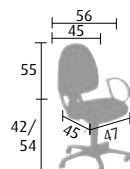

TULIP, 1 MODEL

SWIVEL CHAIR

Code	A	B	C
TULHD + col.	£ 135	£ 145	£ 155