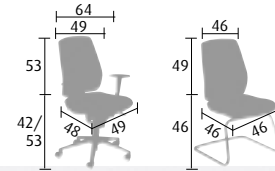

SWIVEL CHAIR WITH MULTI-PURPOSE ARMS

adjustable in width (through 30 mm on each side) and in height (through 100 mm). Multi-directional armrests (+ or - 30°), adjustable in depth (through 70 mm).

Base	Code	A	B	C
Black nylon	MiMFN + col.	£ 350	£ 380	£ 395
Black alu	MiMFZ + col.	£ 375	£ 405	£ 420
Grey alu	MiMFL + col.			
Chrome	MiMFC + col.	£ 405	£ 435	£ 450

CANTILEVER VISITOR'S CHAIR

Stackable - 4 chairs max.
Tubular steel cantilever base, epoxy lacquered in black or grey aluminium or chrome-plated.
Chrome base - allow 4 weeks for delivery.

Base	Code	A	B	C
Black	MiViN + col.	£ 210	£ 230	£ 240
Grey alu	MiViL + col.			
Chrome	MiViC + col.	£ 220	£ 240	£ 250

4 CHOICES OF FINISH

A FABRICS - AVAILABLE FROM STOCK for swivel and visitor's chairs

A and B FABRICS - AVAILABLE FROM STOCK for swivel chairs only

ALLOW 4 WEEKS FOR DELIVERY
51 COLOURS
SEE SHADE CARD P. 266 to 267

Team

• Team

- > Synchro mechanism, lockable in 4 positions, with adjustable body weight tension control and backrest reverse lock system.
- > Lumbar support adjustable through 70 mm.
- > 5 star base in black reinforced nylon, black aluminium, grey aluminium or polished aluminium (chrome effect). Fitted with self-braking castors.