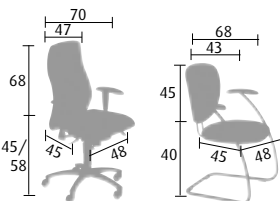

REVOLUTION, 4 MODELS

HIGH BACK SWIVEL CHAIR

Code	A	B
EVOHDSY + col.	£ 525	£ 550

SWIVEL CHAIR WITH MULTI-PURPOSE ARMS ADJUSTABLE IN HEIGHT THROUGH 75 MM. MULTI-DIRECTIONAL ARMRESTS.

Code	A	B
EVOHDMF + col.	£ 625	£ 650