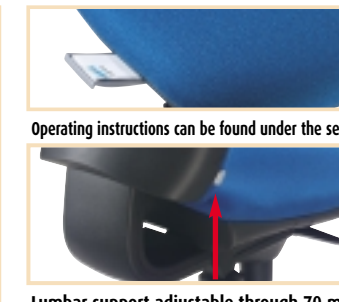

Operating instructions can be found under the seat.

Lumbar support adjustable through 70 mm

• Team progress

- > Synchro mechanism, lockable in 5 positions, with adjustable body weight tension control and backrest reverse lock system.
- > Lumbar support adjustable through 70 mm.
- > Seat adjustable in depth through 50 mm.
- > 5 star base in black reinforced nylon, black aluminium, grey aluminium or polished aluminium (chrome effect). Fitted with self-braking castors.

OPTIONAL ARMS

FIXED TRADITIONAL
For swivel and visitor's chairs

TW1	£ 30

ADJUSTABLE IN HEIGHT through 100 mm.
For Team swivel chair.

TW2	£ 40

ADJUSTABLE IN 3D HEIGHT

For Team Progress swivel chair

Adjustable in height through 100 mm. Multi-directional armrests (+ or - 30°), adjustable in depth (through 70 mm).

Black	
TWP2N	£ 70

Grey aluminium	
TWP2L	£ 75

Chrome	
TWP2C	£ 75

FABRIC PASSE-PARTOUT CHAIR TO MATCH TEAM

see page 305

Base	A fabrics	
Black	PPMDN + col.	£ 120
Aluminium	PPMDL + col.	£ 130
Chrome	PPMDC + col.	£ 160