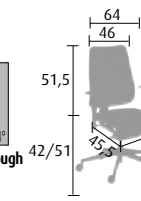

SWIVEL CHAIR WITH DESIGNER ARMS ADJUSTABLE IN HEIGHT THROUGH 75 MM.

Code	A	B
EVOHDRH + col.	£ 615	£ 640

CANTILEVER VISITOR'S CHAIR Stackable - 3 chairs max.

Code	A	B
EVOVi + col.	£ 350	£ 365

A FABRICS - AVAILABLE FROM STOCK

B FABRIC - AVAILABLE FROM STOCK

Designer : Ray Carter

Dynamics

- > Wide angle synchro mechanism (synchronised tilt), lockable in 11 positions, with side lever operated adjustable body weight tension control and backrest reverse lock system.
- > Lumbar support adjustable through 50 mm.
- > 5 star base in grey aluminium or polished aluminium (chrome effect - allow 4 weeks for delivery). Fitted with self-braking castors, Ø 65 mm.
- > Version with tiltable headrest - allow 4 weeks for delivery.

DYNAMICS, 3 MODELS

SWIVEL CHAIR

Base	Code	A	B	C
Grey alu	DYL + col.	£ 390	£ 410	£ 430
Chrome	DYC + col.	£ 430	£ 450	£ 470

SWIVEL CHAIR WITH MULTI-PURPOSE ARMS adjustable in width (through 30 mm on each side) and in height (through 70 mm). Multi-directional armrests (+ or - 30°).

Base	Code	A	B	C
Grey alu	DYRHL + col.	£ 470	£ 490	£ 510
Chrome	DYRHC + col.	£ 510	£ 530	£ 550

SWIVEL CHAIR WITH MULTI-PURPOSE ARMS AND HEADREST Total height of backrest including headrest : 72.5 cm. Allow 4 weeks for delivery.