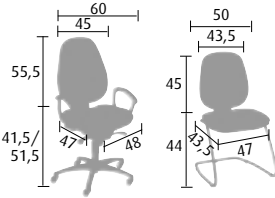

Supra Evolution

- > Synchro mechanism, lockable in 5 positions, with adjustable body weight tension control and backrest reverse lock system.
- > Black reinforced nylon base with self-braking castors.

5 YEAR GUARANTEE