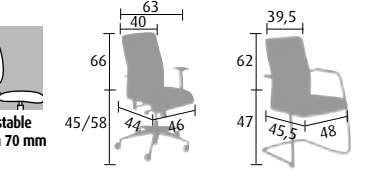

MILTON, 4 MODELS