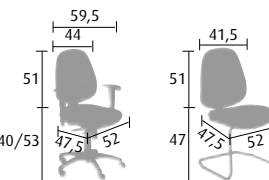

5 YEAR GUARANTEE

LGA GS EN13336

PRIMO, 4 MODELS

SWIVEL CHAIR

Code	A	B	C
PRSY + col.	£ 165	£ 177	£ 189

SWIVEL CHAIR WITH FIXED TRADITIONAL ARMS

Code	A	B	C
PRCL + col.	£ 199	£ 211	£ 223

SWIVEL CHAIR WITH ARMS ADJUSTABLE IN HEIGHT through 100 mm.