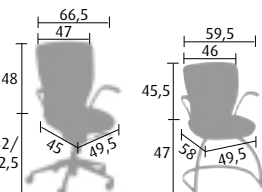

office chairs

Budget

Operator

The ergonomic choice

Specialist

Romeo

- > Synchro mechanism, lockable in 6 positions, with adjustable body weight tension control and backrest reverse lock system.
- > Height adjustment and synchro mechanisms operated by a single lever.
- > Black or aluminium reinforced nylon base with self-braking castors.

5 YEAR GUARANTEE

TUV GS EN13336