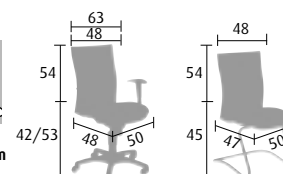

DNB DRA

ALLOW 4 WEEKS FOR DELIVERY

53 COLOURS

SEE SHADE CARD P. 266 TO 267

Time

- > Synchro mechanism, lockable in 5 positions, with adjustable body weight tension control and backrest reverse lock system.
- > Height adjustment and synchro mechanisms operated by a single lever.
- > Black or aluminium reinforced nylon base with self-braking castors.

SWIVEL CHAIR WITH FIXED TRADITIONAL ARMS

Base	Code	A	B	C
Black	TIMECLN + col.	£ 280	£ 290	£ 300
Alu	TIMECLL + col.	£ 305	£ 315	£ 325

SWIVEL CHAIR WITH ARMS ADJUSTABLE IN HEIGHT THROUGH 100 MM.

Multi-directional polypropylene armrests adjustable in depth through 70 mm.