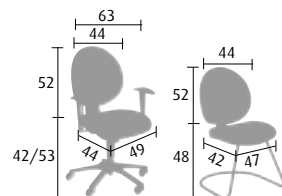

ALLOW 4 WEEKS FOR DELIVERY
48 COLOURS
SEE SHADE CARD P. 266 TO 267

office chairs

Budget

Operator

The ergonomic choice

Specialist

Vogue

- > Permanent contact mechanism, lockable in 5 positions, with adjustable body weight tension control and backrest reverse lock system.
- > Black or aluminium reinforced nylon base with self-braking castors.