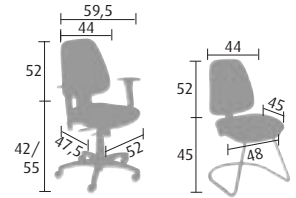

Vito

- > Synchro mechanism, lockable in 5 positions, with adjustable body weight tension control and backrest reverse lock system. Seat adjustable in depth through 50 mm. Height adjustment and synchro mechanisms operated by a single lever.
- > Permanent contact mechanism, lockable in any position.
- > Black reinforced nylon base with self-braking castors.