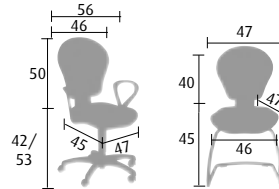

ALLOW 4 WEEKS FOR DELIVERY
51 COLOURS
SEE SHADE CARD P. 266 to 267

Eureka

- > Synchro mechanism, lockable in 5 positions, with adjustable body weight tension control and backrest reverse lock system.
- > Permanent contact mechanism, lockable in any position.
- > Black reinforced nylon base with self-braking castors.