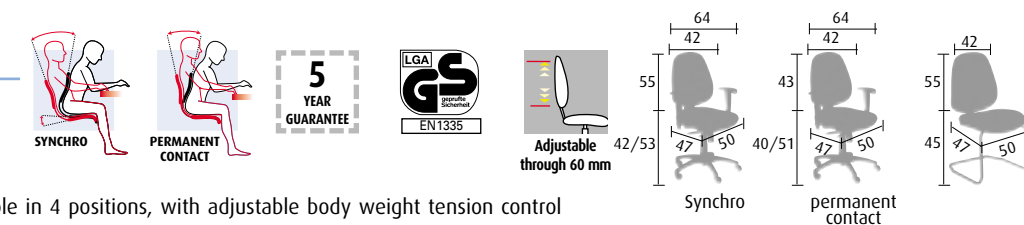

AMB

DBX

AMN

YBU

ALLOW 4 WEEKS FOR DELIVERY
47 COLOURS
SEE SHADE CARD P. 266 to 267

Operator

High back swivel chair : Synchro mechanism, lockable in 4 positions, with adjustable body weight tension control and backrest reverse lock system.

Medium back swivel chair : Permanent contact mechanism, lockable in any position, with adjustable body weight tension control.

Medium and high back swivel chairs : Black or aluminium reinforced nylon base with self-braking castors.