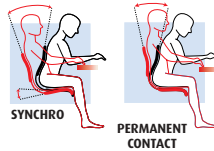

Vito

- > Synchro mechanism, lockable in 5 positions, with adjustable body weight tension control and backrest reverse lock system. Seat adjustable in depth through 50 mm. Height adjustment and synchro mechanisms operated by a single lever.
- > Permanent contact mechanism, lockable in any position.
- > Black reinforced nylon base with self-braking castors.