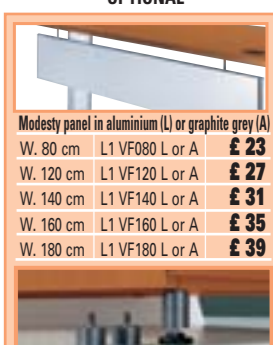

W x H cm : 42 x 72.
3 choices of finish : CE, GC or HT.

W x D x H cm : 42 x 52.5 x 56.
3 choices of finish : CE, GC or HT.

Desk height pedestals

Depth	Aluminium	Graphite grey
60 cm	L1CMH6L + top fin. £ 249	L1CMH6A + top fin. £ 249
80 cm	L1CMH8L + top fin. £ 275	L1CMH8A + top fin. £ 275

Solo desk with modesty panel

T5 CS185 + fin. £ 225

De luxe desks

180 x 85 cm

Melamine cupboards W x D cm 80 x 43 > H. 185 cm

> H. 72 cm

Cupboard with 4 shelves

L1AH81X + fin.	£ 175
----------------	-------

Cupboard with 2 standard doors

L1AH82X + fin.	£ 249
----------------	-------

Cupboard with 2 standard doors + 2 glass doors

L1AH84X + fin.	£ 299
----------------	-------

Cupboard with 1 shelf

L1AB81X + fin.	£ 90
----------------	------

Cupboard with 2 standard doors

L1AB82X + fin.	£ 140
----------------	-------

Modesty panel in aluminium (L) or graphite grey (A)	W. 80 cm	L1 VF080 L or A	£ 23
	W. 120 cm	L1 VF120 L or A	£ 27
	W. 140 cm	L1 VF140 L or A	£ 31
	W. 160 cm	L1 VF160 L or A	£ 35
	W. 180 cm	L1 VF180 L or A	£ 39