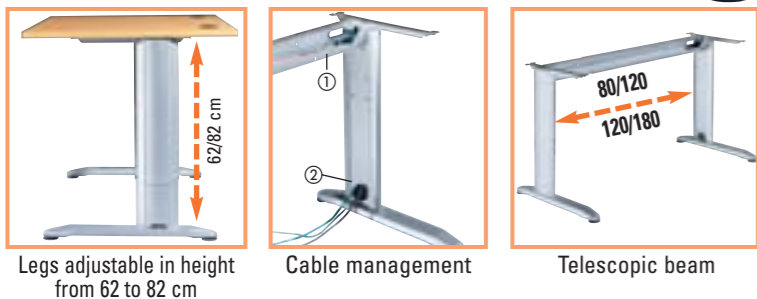

Specifications

- Desk height : 72 cm
- 25 mm thick desktops covered in melamine. Edges protected by 2 mm thick strips of PVC.
- Stabilizer feet, adjustable through 20 mm.

16

Budget Furniture

MT 40 with beam

- Structural beams of open-sided design. Telescopic beam on desks with adjustable legs; fixed beam on desks with standard legs.
- "L" shaped metallic legs, fixed or adjustable in height.
- Cable management :
 - ① Horizontal within the beam.
 - ② Vertical within the legs.

MT 50 with modesty panel

- Structural modesty panels in a metallic finish. Height 32 cm below the desktop.
- "L" shaped metallic legs, fixed version only.
- Built in vertical cable management system.

Vertical cable management within the legs. Wires can be accessed by simply removing the panel.

When placing your order, please specify your choice of frame / desktop finish

MT 50

The perfect package !

17

1. Desk 160 x 80 cm + 2. 90° link unit 80 x 80 cm + 3. Desk 80 x 80 cm + 4. 3/4 circular extension unit =