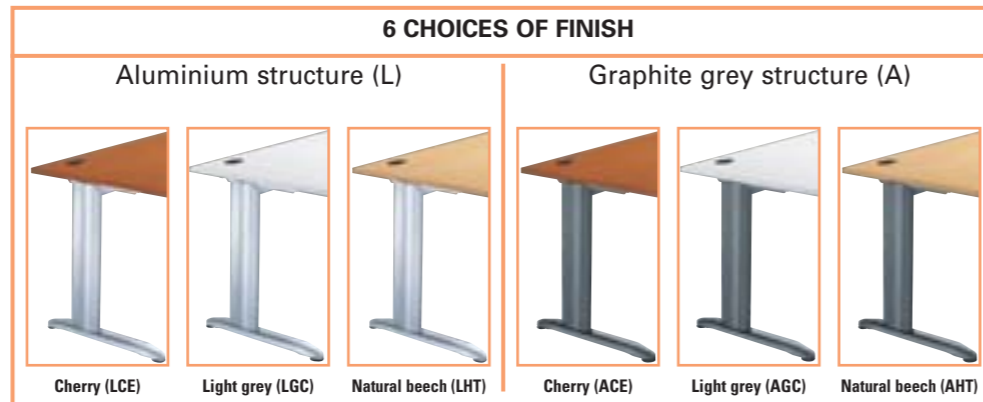

Specifications

- Desk height : 72 cm
- 25 mm thick desktops covered in melamine. Edges protected by 2 mm thick strips of PVC.
- Stabilizer feet, adjustable through 20 mm.

16

Budget Furniture

MT 40 with beam

- Structural beams of open-sided design. Telescopic beam on desks with adjustable legs; fixed beam on desks with standard legs.
- "L" shaped metallic legs, fixed or adjustable in height.
- Cable management :
 - ① Horizontal within the beam.
 - ② Vertical within the legs.