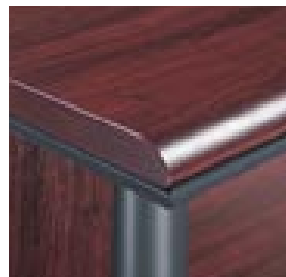

New City

Contemporary Executive Furniture

Cherry (DM)

Etimoe (ET)

■ Work surface

- Height : 72 cm
- Desktops made from 28 mm thick laminated board, with post-formed edges to the front and rear. Available in an etimoe or cherry finish. Side edges protected by a 3 mm thick strip of ABS. 19 mm thick MDF cornice in graphite grey. Total thickness 47mm.

■ Framework

- Legs of panel design, covered in melamine and available in an etimoe or cherry finish, with twin tubular uprights, Ø 60 mm, made from MDF in graphite grey.
- Stabilizer feet, adjustable through 1 cm.
- Modesty panels, height 32 cm, in an etimoe or cherry finish.