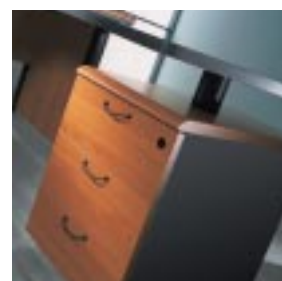

New City

Contemporary Executive Furniture

■ Work surface

- Height : 72 cm
- Desktops made from 28 mm thick laminated board, with post-formed edges to the front and rear. Available in an etimoe or cherry finish. Side edges protected by a 3 mm thick strip of ABS. 19 mm thick MDF cornice in graphite grey. Total thickness 47mm.

■ Framework

- Legs of panel design, covered in melamine and available in an etimoe or cherry finish, with twin tubular uprights, Ø 60 mm, made from MDF in graphite grey.
- Stabilizer feet, adjustable through 1 cm.
- Modesty panels, height 32 cm, in an etimoe or cherry finish.