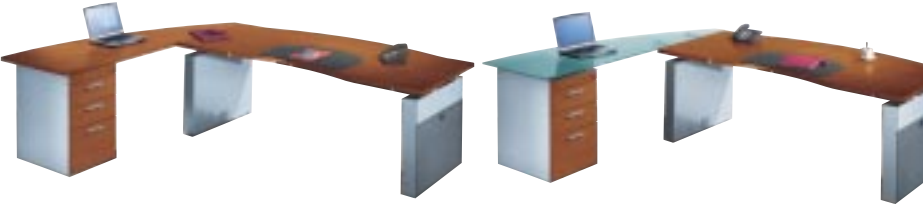

Deco : a unique style with more than a touch of finesse.

Prestige

**Desk**  
See options : ① and ②.

	<b>EX TA180LDM</b> £ 950
--	-----------------------------

**Desks with return and supporting pedestal, D. 60 cm**  
2 box drawers, 1 filing drawer. Pen tray. Selective drawer opening. Central locking.  
See options : ① and ②.

**Executive desks with return and supporting pedestal, D. 60 cm**  
2 box drawers, 1 filing drawer. Pen tray. Selective drawer opening. Central locking.  
See options : ① and ②.

		Wood return	Glass return
left	right	EX RG20BLDM £ 2 125	EX RG20VLDM £ 2 150
right	left	EX RD20BLDM £ 2 125	EX RD20VLDM £ 2 150