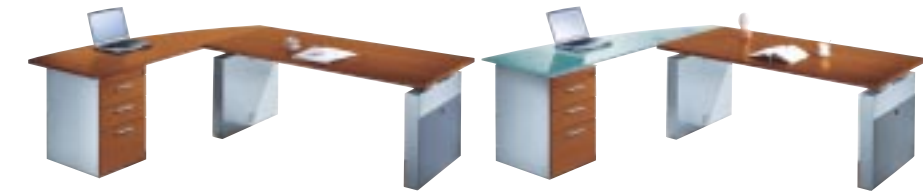

Deco : a unique style with more than a touch of finesse.

Prestige

**Desk**  
See options : ① and ②.

	<b>EX TA180LDM</b> £ 950
--	-----------------------------

**Desks with return and supporting pedestal, D. 60 cm**  
2 box drawers, 1 filing drawer. Pen tray. Selective drawer opening. Central locking.  
See options : ① and ②.

**Executive desks with return and supporting pedestal, D. 60 cm**  
2 box drawers, 1 filing drawer. Pen tray. Selective drawer opening. Central locking.  
See options : ① and ②.

		Wood return	Glass return
left	right	EX RG20BLDM £ 2 125	EX RG20VLDM £ 2 150
right	left	EX RD20BLDM £ 2 125	EX RD20VLDM £ 2 150