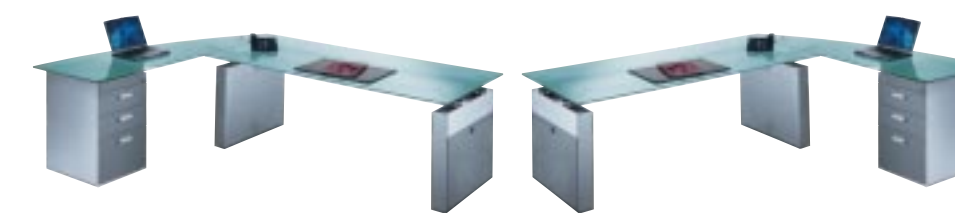

Options

① Cherry veneer modesty panel  
W x H cm : 118 x 35.  
EX VF136 LDM £ 235

② Steel modesty panel  
W x H cm : 118 x 35.  
In mid-grey with decorative perforations.  
EX VF136L £ 80

Diamond

**Desks**  
See option : ③.

	<b>EX TA180L</b> £ 1 150
	<b>EX TA197L</b> £ 1 225

**Desks with glass return and supporting pedestal, D. 60 cm**  
2 box drawers, 1 filing drawer. Pen tray. Selective drawer opening. Central locking.  
See option : ③.