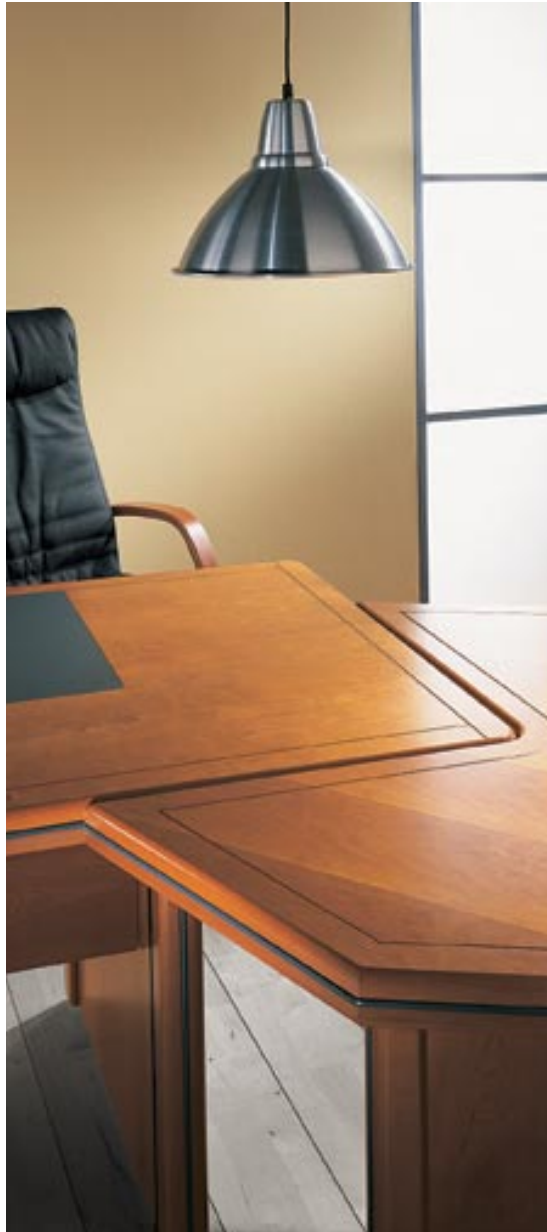

Elegant, charming....

and unmistakably classical in style.