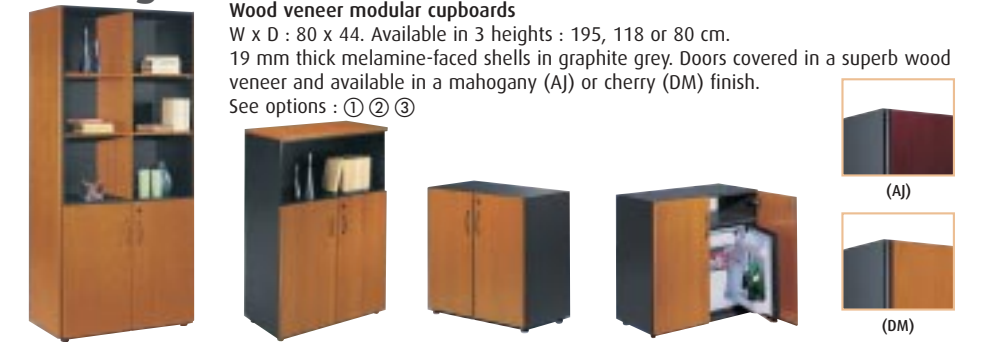

Filing area

Wood veneer modular cupboards
W x D : 80 x 44. Available in 3 heights : 195, 118 or 80 cm.
19 mm thick melamine-faced shells in graphite grey. Doors covered in a superb wood veneer and available in a mahogany (AJ) or cherry (DM) finish.
See options : ① ② ③

Cupboards of height 195 cm - 4 shelves								
open shelves	2 standard doors	4 standard doors	2 standard doors + open shelves	4 standard doors + open shelf	2 standard doors + 2 glass doors	2 standard doors + 2 glass doors with wood frames	wardrobe unit	bookcase
CA MH891A	CA MH892A + finish	CA MH893A + finish	CA MH894A + finish	CA MH896A + finish	CA MH890A + finish	CA MH899A + finish	CA MH895A + finish	CA MH897A + finish
£ 220	£ 725	£ 880	£ 510	£ 800	£ 670	£ 900	£ 710	£ 790

Cupboards of height 118 cm - 2 shelves					Cupboards of height 80 cm - 1 shelf | Refrigerator unit		
open shelves	2 standard doors	2 standard doors + open shelf	2 glass doors	2 glass doors with wood frames	open shelves	2 standard doors	refrigerator unit
CA MM811A	CA MM812A + finish	CA MM814A + finish	CA MM813A	CA MM815A + finish	CA MB881A	CA MB882A + finish	CA MB884A + finish
£ 150	£ 520	£ 440	£ 310	£ 540	£ 110	£ 399	£ 925

Working area

Prices excluding vat. When placing your order, please specify your choice of finish - mahogany (AJ) or cherry (DM)

Desk with overhanging top

180 x 90 cm	CA 18E + fin.	£ 995
197 x 100 cm	CA 19E + fin.	£ 1 095

Desk with standard top

180 x 90 cm	CA 18L + fin.	£ 1 045
197 x 100 cm	CA 19L + fin.	£ 1 145

Return
2 versions : desk height or typing height.

120	ht 75 cm	CA 1275 + fin.	£ 625
80	ht 68 cm	CA 1268 + fin.	£ 625

Swivel return unit
Height : 68 cm.
For desks with overhanging top only.

140	CA D14 + finish	£ 625

Working environment

Mobile pedestals
38 mm thick decorative tops. Central locking.

42-46	1 box drawer, 1 filing drawer	CA CBR2 + fin.	£ 625
42-46	3 box drawers	CA CBR3 + fin.	£ 625

Mobile wood cabinet

88-90	CA DR090 + finish	£ 995

4 and 6 door wood credenzas
made up of two or three juxtaposed modular cupboards of height 80 cm, complete with decorative top and pair of side panels.

247.5	6 doors	CA CR6P + fin.	£ 1 845
167.5	4 doors	CA CR4P + fin.	£ 1 320

Meeting area

Circular tables, Ø 120 cm

Leg with wood veneer casing	CA R012B + finish	£ 1 190
Graphite grey metallic leg	CA R012A + finish	£ 790

Octagonal table

111	CA R12 + finish	£ 850

Octagonal extension unit

126	CA EX + finish	£ 740

Low table
Ht 40 cm. Rounded edging.

88	CA TB + finish	£ 450

Meeting table

280	CA RB28 + finish	£ 1 995

Conference table

197	CA RB19 + fin.	£ 1 295
230	CA RB23 + fin.	£ 1 675
420	CA RB42 + fin.	£ 2 595

Options for use with modular cupboards

① Pair of side panels (20 mm thick).

H. 80 cm	CA PA080X + fin.	£ 210
H. 118 cm	CA PA118X + fin.	£ 270
H. 195 cm	CA PA195X + fin.	£ 360

② Decorative tops
D. 45.5 cm, 40 mm thick. Decorative top ref. CA T024 is supplied in 2 parts.

W. 87.5 cm	CA T08 + fin.	£ 250
W. 167.5 cm	CA T016 + fin.	£ 370
W. 247.5 cm	CA T024 + fin.	£ 510

③ Interior fittings

Additional shelf	CA TB080A	£ 25
Metallic shelf for lateral files	CA TM080A	£ 21
1 pull-out filing cradle	CA CT1A	£ 120
2 pull-out filing cradles with anti-tilt mechanism	CA CT2A	£ 245