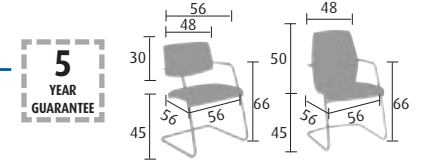

MEDIUM BACK MULTI-RANGE CHAIR
W x D x H cm : 56 x 56 x 90.

	Code	A	B	C
Aluminium	PPMDL + col.	£ 130	£ 145	£ 170
Chrome	PPMDC + col.	£ 160	£ 175	£ 200
Black	PPMDN + col.	£ 120	£ 135	£ 160