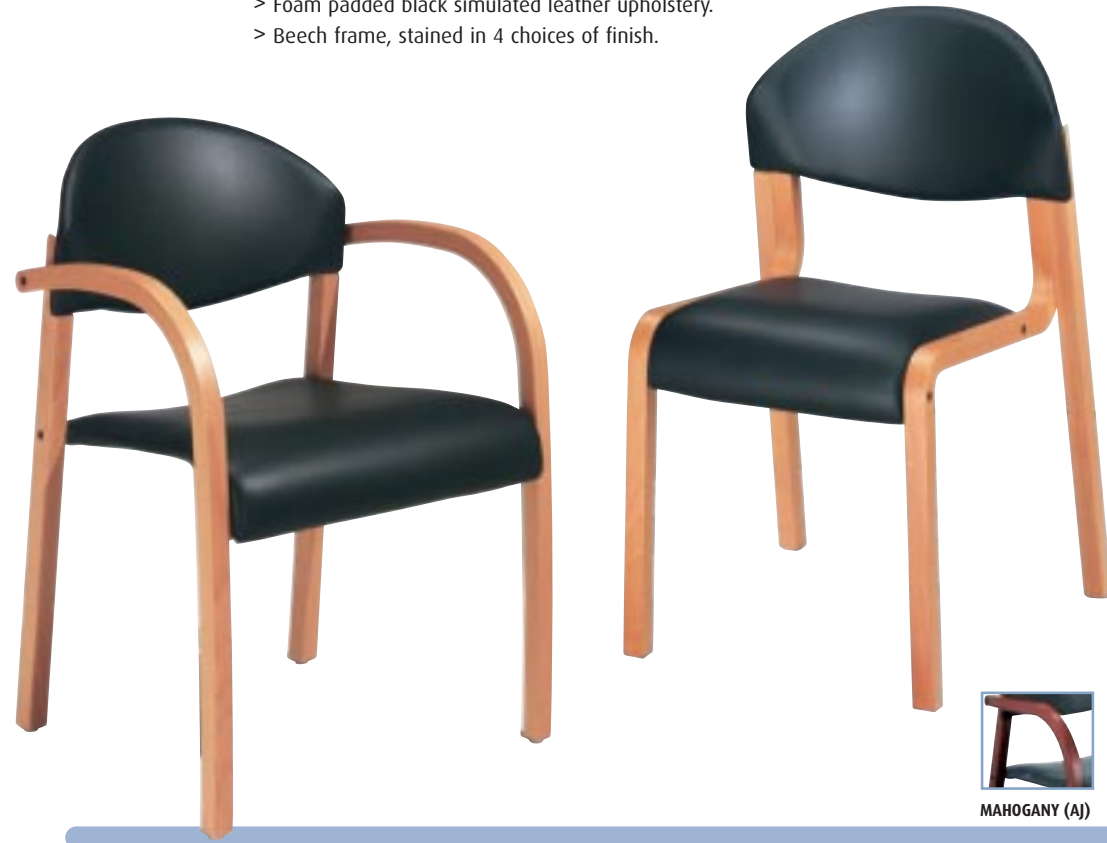

Staff

- > Beech plywood seat and backrest sub-frames.
- > Foam padded black simulated leather upholstery.
- > Beech frame, stained in 4 choices of finish.