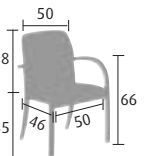

Prestige Deco

- > Beech plywood seat and backrest sub-frames.
- > Foam padded fabric upholstery.
- > Beech frame, stained in cherry.