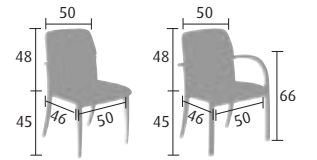

Staff

- > Beech plywood seat and backrest sub-frames.
- > Foam padded black simulated leather upholstery.
- > Beech frame, stained in 4 choices of finish.

STAFF, 2 MODELS

CHAIR WITHOUT ARMS

W x D x H cm : 49 x 54 x 82.

OL10 + fin. £ 170

CHAIR WITH ARMS

W x D x H cm : 55 x 55 x 82.

OL11 + fin. £ 175

4 CHOICES OF FINISH

Prestige

- > Beech plywood seat and backrest sub-frames.
- > Foam padded black simulated leather upholstery.
- > Beech frame, stained in 5 choices of finish.

PRESTIGE, 2 MODELS

CHAIR WITHOUT ARMS

W x D x H cm : 51 x 62 x 86

OL15 + fin. £ 240

CHAIR WITH ARMS

W x D x H cm : 58 x 62 x 86

OL16 + fin. £ 255

5 CHOICES OF FINISH

Linea

- > Beech plywood seat and backrest sub-frames.
- > Foam padded black simulated leather upholstery.
- > Beech frame, stained in 4 choices of finish.

LINEA, 1 MODEL

W x D x H cm : 56 x 55 x 84.

LINEA + fin. £ 209