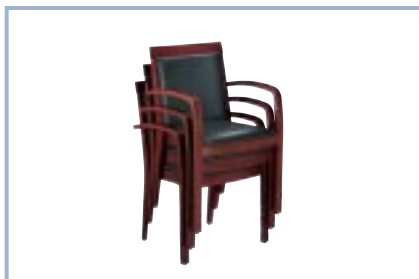

Linea

- > Beech plywood seat and backrest sub-frames.
- > Foam padded black simulated leather upholstery.
- > Beech frame, stained in 4 choices of finish.

LINEA, 1 MODEL

W x D x H cm : 56 x 55 x 84.

LINEA + fin. £ 209