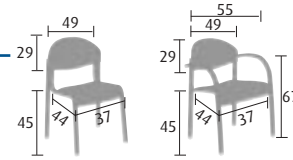

Staff

- > Beech plywood seat and backrest sub-frames.
- > Foam padded black simulated leather upholstery.
- > Beech frame, stained in 4 choices of finish.