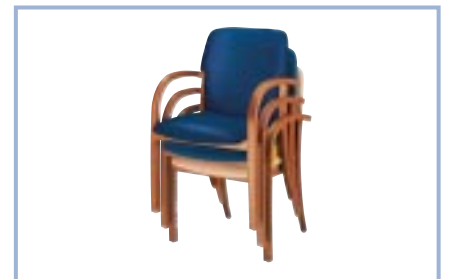

4 CHOICES OF FINISH

Prestige Deco

- > Beech plywood seat and backrest sub-frames.
- > Foam padded fabric upholstery.
- > Beech frame, stained in cherry.

PRESTIGE DECO, 1 MODEL

W x D x H cm : 58 x 62 x 86

OL16DM + colour £ 255