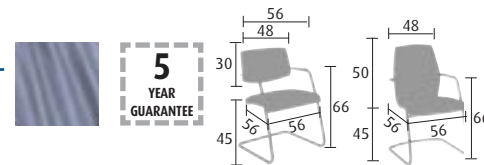

Leather passe-partout

- > Black, chrome or aluminium epoxy lacquered tubular steel cantilever frame, Ø 25 mm.
- > Black polypropylene armrests.

LEATHER PASSE-PARTOUT, 2 MODELS

LEATHER PASSE-PARTOUT WITH WOOD BACK, see page 303