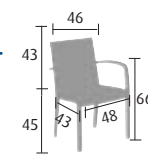

OL10 + fin. £ 170

CHAIR WITH ARMS

W x D x H cm : 55 x 55 x 82.

OL11 + fin. £ 175

4 CHOICES OF FINISH

Prestige

- > Beech plywood seat and backrest sub-frames.
- > Foam padded black simulated leather upholstery.
- > Beech frame, stained in 5 choices of finish.

PRESTIGE, 2 MODELS

CHAIR WITHOUT ARMS

W x D x H cm : 51 x 62 x 86

OL15 + fin. £ 240

CHAIR WITH ARMS

W x D x H cm : 58 x 62 x 86

OL16 + fin. £ 255

5 CHOICES OF FINISH

Linea

- > Beech plywood seat and backrest sub-frames.
- > Foam padded black simulated leather upholstery.
- > Beech frame, stained in 4 choices of finish.

LINEA, 1 MODEL

W x D x H cm : 56 x 55 x 84.

LINEA + fin. £ 209