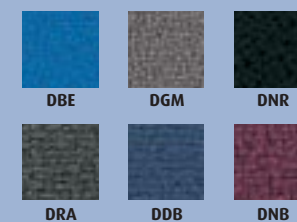

	Code	A	B	C
Aluminium	PPMDL + col.	£ 130	£ 145	£ 170
Chrome	PPMDC + col.	£ 160	£ 175	£ 200
Black	PPMDN + col.	£ 120	£ 135	£ 160

**HIGH BACK MULTI-RANGE CHAIR**  
For chrome finish, allow 4 weeks for delivery.  
W x D x H cm : 56 x 56 x 90.

	Code	A	B	C
Aluminium	PPHDL + col.	£ 170	£ 190	£ 225
Chrome	PPHDC + col.	£ 200	£ 220	£ 255
Black	PPHDN + col.	£ 150	£ 170	£ 205

**3 CHOICES OF FINISH**

**A FABRICS - AVAILABLE FROM STOCK FOR HIGH BACK CHAIRS aluminium frame and black frame**

ALLOW 4 WEEKS FOR DELIVERY  
**53 COLOURS**  
SEE SHADE CARD P. 266 to 267

**A and B FABRICS - AVAILABLE FROM STOCK FOR MEDIUM BACK CHAIRS aluminium frame and black frame**

ALLOW 4 WEEKS FOR DELIVERY  
**47 COLOURS**  
SEE SHADE CARD P. 266 to 267