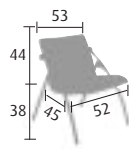

#### LOW TABLE

W x D x H cm : 63 x 43 x 35  
25 mm thick top covered in black melamine.

KTB	£ 155
-----	-------

A FABRICS - AVAILABLE FROM STOCK

ALLOW 4 WEEKS FOR DELIVERY  
57 COLOURS  
SEE SHADE CARD P. 266 to 267

## Hobby 2

- > Beech plywood seat and backrest sub-frame.
- > High density foam-padded fabric upholstery.
- > 4 tubular steel legs covered in aluminium epoxy paint.

5 YEAR GUARANTEE

W x D x H cm : 62 x 70 x 85 cm.