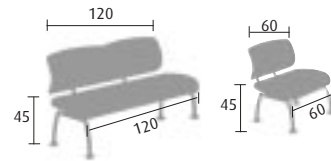

functional chairs

Meeting

Stacking

Bench units

Reception

Confidence

- > Aluminium epoxy lacquered tubular steel frames.
- > Steel seat and backrest sub-frames.
- > High density polyurethane resin upholstery.
- > Polypropylene stabilizer feet.

5 YEAR GUARANTEE

CONFIDENCE, 2 MODELS

EASY CHAIR

W x D x H cm : 67 x 67 x 74.

Code	A	B	C
K1 + col.	£ 449	£ 480	£ 530

2 SEATER SOFA

W x D x H cm : 127 x 67 x 74.

Code	A	B	C
K2 + col.	£ 599	£ 630	£ 680

LOW TABLE

W x D x H cm : 63 x 43 x 35
25 mm thick top covered in black melamine.

KTB	£ 155

A FABRICS - AVAILABLE FROM STOCK

ALLOW 4 WEEKS FOR DELIVERY
57 COLOURS
SEE SHADE CARD P. 266 to 267