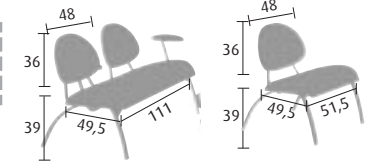

5 YEAR GUARANTEE

- > 4 tubular steel legs, epoxy lacquered in black or aluminium.
- > High density foam-padded upholstery.

DECO, 2 MODELS

EASY CHAIR

W x D x H cm : 60 x 69.5 x 76.5.

Frame	Code	A	B	C
Aluminium	SK365 + col.	£ 155	£ 165	£ 185
Black	SK360 + col.	£ 145	£ 155	£ 175

2 SEATER EASY CHAIR

W x D x H cm : 119 x 69.5 x 76.5.

Frame	Code	A	B	C
Aluminium	SK665 + col.	£ 300	£ 320	£ 360
Black	SK660 + col.	£ 290	£ 310	£ 350

OPTIONAL ARMS

SK6AC AL	£ 62

SK6AC NR	£ 58

DECO LOW TABLES, 2 MODELS

- > W x D x H cm : 60 x 60 x 35
- > 4 tubular steel legs epoxy lacquered in black or aluminium.
- > 25 mm thick melamine-faced tops with graphite grey PVC edging.
- > 2 choices of top finish : pear (Pi) or cherry (DM).