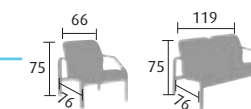

WOOD EXECUTIVE, 2 MODELS

ARMCHAIR

Seat : W x D x H cm : 54 x 54 x 42.
Backrest : W x H cm : 54 x 43.

LY100 + fin. £ 445