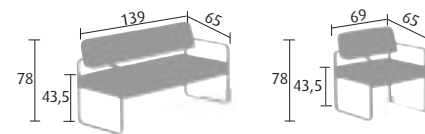

functional chairs

Meeting

Stacking

Bench units

Reception

Square

> 2 mm thick frames made from scratch-resistant aluminium epoxy lacquered steel.

5 YEAR GUARANTEE

SQUARE, 2 MODELS

ARMCHAIR

Code	A	B	C
SQUARE1 + col.	£ 275	£ 305	£ 335

2-3 SEATER SOFA

Code	A	B	C
SQUARE2 + col.	£ 460	£ 510	£ 550

A FABRICS - AVAILABLE FROM STOCK

ALLOW 4 WEEKS FOR DELIVERY
57 COLOURS
SEE SHADE CARD P. 266 TO 267