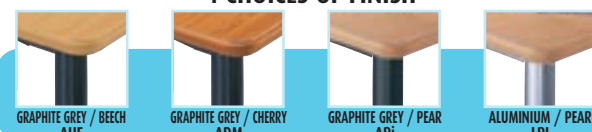

4 CHOICES OF FINISH

GRAPHITE GREY / BEECH AHE

GRAPHITE GREY / CHERRY ADM

GRAPHITE GREY / PEAR API

ALUMINIUM / PEAR LPI

Zenith

> Depth : 65 cm.
> 2 models - W x H cm : 45 x 34 or 100 x 40.
> Can be used to form a nest of tables.
> 6 mm thick frosted glass tops supported by 4 leg moulded wood frames stained in 2 choices of finish.