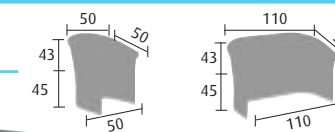

2 CHOICES OF FINISH

MAHOGANY (AJ)

CHERRY (DM)

ROYAL, 2 MODELS

ARMCHAIR

W x D x H cm : 75 x 71 x 81.

Frame		
Mahogany	ROYAL1AJ SK	£ 475
Cherry	ROYAL1DM SK	£ 475

2 SEATER SOFA

W x D x H cm : 137 x 71 x 81.

Frame		
Mahogany	ROYAL2AJ SK	£ 795
Cherry	ROYAL2DM SK	£ 795