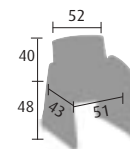

Hobby 2

- > Beech plywood seat and backrest sub-frame.
- > High density foam-padded fabric upholstery.
- > 4 tubular steel legs covered in aluminium epoxy paint.

5 YEAR GUARANTEE