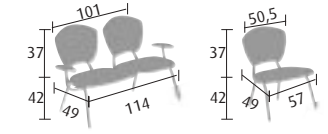

Karui

> 4 leg frames in aluminium epoxy lacquered tubular steel.
> Low table and shelf 19 mm thick in black melamine.

5 YEAR GUARANTEE

KARUI, 2 MODELS

EASY CHAIR

W x D x H cm : 62 x 69.5 x 80.

Code	A	B	C
KARUI1 + col.	£ 125	£ 150	£ 170

2 SEATER EASY CHAIR

W x D x H cm : 121 x 69.5 x 80.

Code	A	B	C
KARUI2 + col.	£ 225	£ 280	£ 320

LOW TABLE

W x D x H cm : 60.5 x 60.5 x 36.

KARTB + col.	£ 99