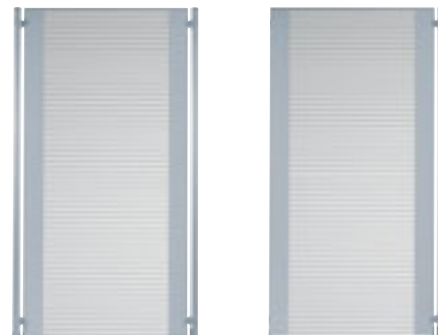

Grey TB From stock
Blue TC

5 choices of fabric

Beige AA
Green AB
Dark grey AC
Dark blue AD
Bordeaux AE
On request

4 choices of M1 recycled fabric

Azure AF
Pebble AG
Flax AH
Stone Ai
On request

Melamine screens

Complementary units

- Melamine or polycarbonate screens;
- Easy to install and adjustable to any angle.

① ② Melamine screens in a beech or aluminium finish

③ Polycarbonate screens

④ Stabilizer foot.

Screen connecting plate. Clamp in ABS.