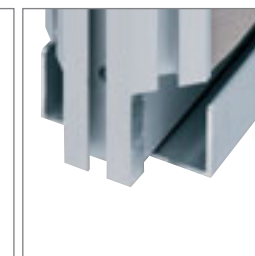

Cable management facility.

2 choices of M1 fabric

Blue TD Grey TE
From stock

5 choices of M1 fabric