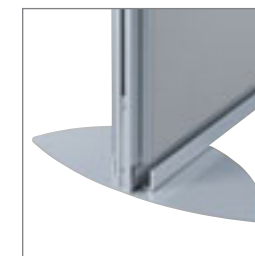

⑦ Designer foot.