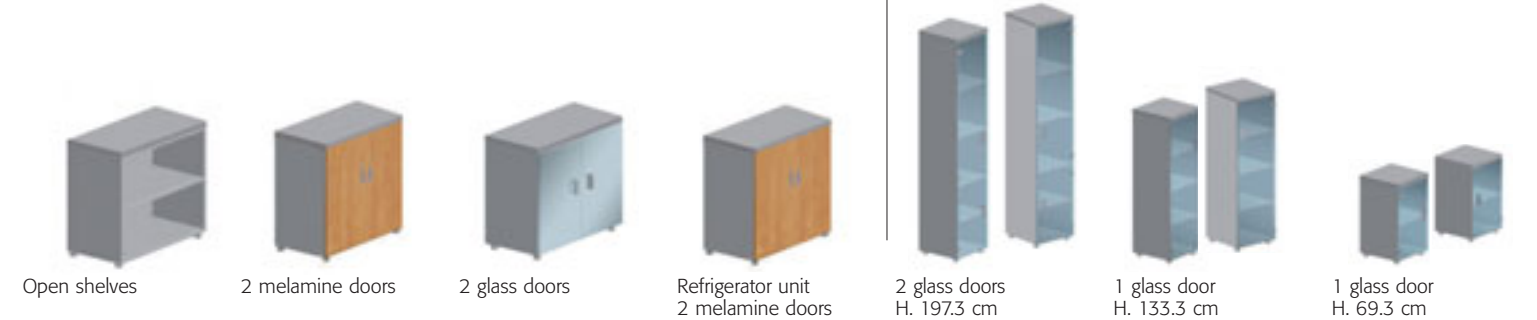

Square cable ports

Power cables routed vertically through the legs behind clip-on covers

Ergonomics by design

Graceful, yet strong:
A combination of solid desktop, elegant curves
and stylish support structure.

Cupboards - H. 197.3 x W. 80 x D. 40.7 cm - 4 shelves

Executive furniture

Cupboards - H. 133.3 x W. 80 x D. 40.7 cm - 3 shelves

Cupboards - H. 69.3 x W. 80 x D. 40.7 cm - 1 shelf

Tower units - W. 40 x D. 40.7 cm - Set of 2