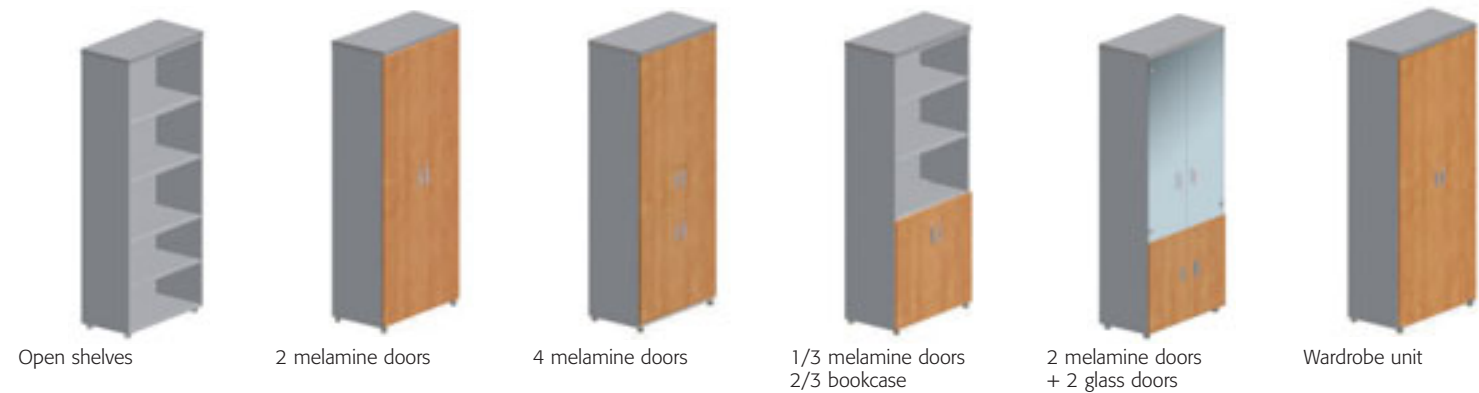

Square cable ports

Power cables routed vertically through the legs behind clip-on covers

Ergonomics by design

Graceful, yet strong:
A combination of solid desktop, elegant curves
and stylish support structure.

High quality finish of pedestals in a harmonious
combination of metal and wood

Reassuringly
solid desktops with
an unpretentious décor

4Ever Manager

Desking

Extension units

Easy reach storage units

Meeting tables

Cupboards - H. 197.3 x W. 80 x D. 40.7 cm - 4 shelves

Executive furniture

Cupboards - H. 133.3 x W. 80 x D. 40.7 cm - 3 shelves

Cupboards - H. 69.3 x W. 80 x D. 40.7 cm - 1 shelf

Tower units - W. 40 x D. 40.7 cm - Set of 2