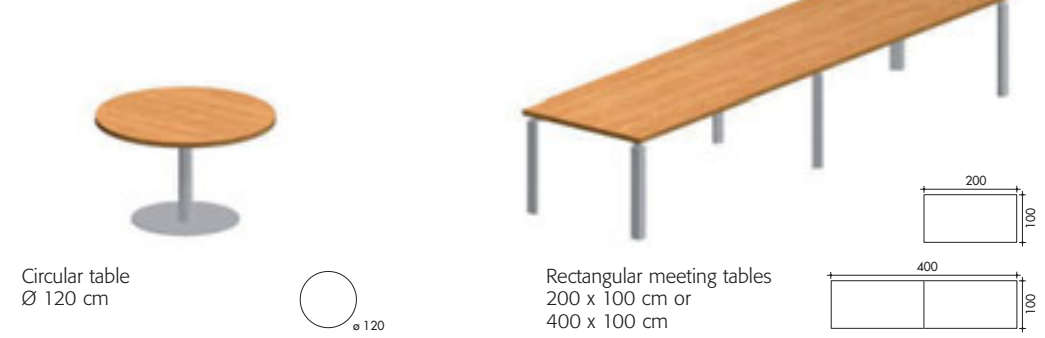

Square cable ports

Power cables routed vertically through the legs behind clip-on covers

Ergonomics by design

Graceful, yet strong:
A combination of solid desktop, elegant curves
and stylish support structure.

Cupboards - H. 197.3 x W. 80 x D. 40.7 cm - 4 shelves

Executive furniture

Cupboards - H. 133.3 x W. 80 x D. 40.7 cm - 3 shelves

Cupboards - H. 69.3 x W. 80 x D. 40.7 cm - 1 shelf

Tower units - W. 40 x D. 40.7 cm - Set of 2