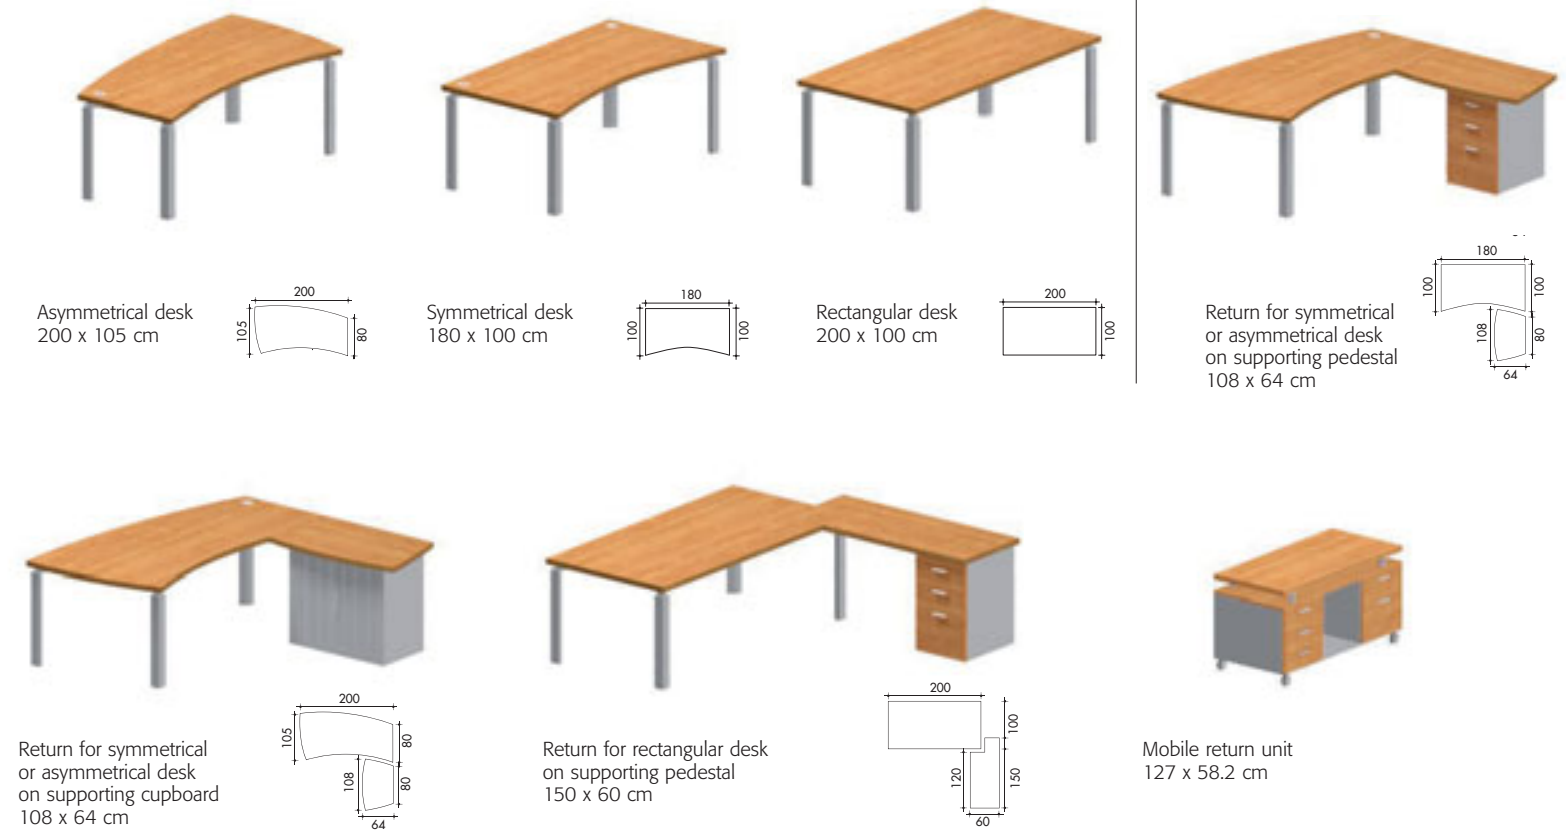

Extension units