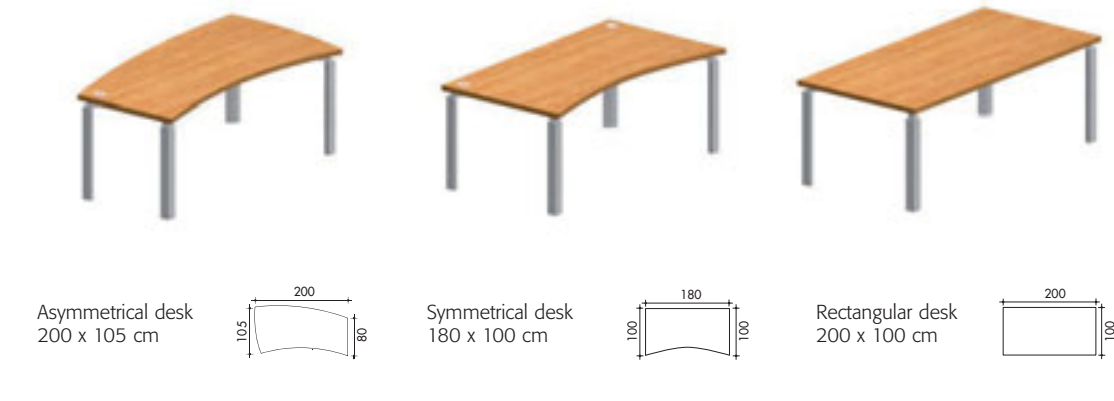

4Ever Manager

Desking