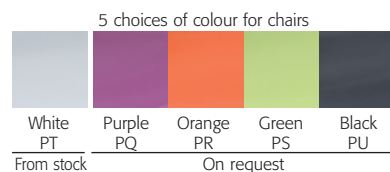

Catering

Community

Creativ'

- Polypropylene chairs;
- Metallic tables (both top and stem);
- For indoor and outdoor use.

① Chair

Stackable

② Square table

③ Circular table

2
YEAR
GUARANTEE

EN ISO
9227
2006

ENV
581-2
2000

5 choices of colour for chairs
White PT From stock
Purple PQ On request
Orange PR
Green PS
Black PU

1 finish for tables
White SO From stock

For prices, optional extras and technical specifications, see separate price guide, page 175.