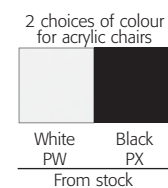

2
YEAR
GUARANTEE

EN ISO
9227
2006

ENV
581-2
2000

5 choices of colour for chairs
White PT From stock
Purple PQ On request
Orange PR
Green PS
Black PU

1 finish for tables
White SO From stock

For prices, optional extras and technical specifications, see separate price guide, page 175.

Duale

- Aluminium structure;
- Wood or acrylic chairs;
- Glass or melamine table tops.

① ② Acrylic chair and stool

③ ④ Wood chair and stool

⑤ Table with glass top

⑤ Table with melamine top

⑥ Snack table with glass or melamine top

2 choices of colour for acrylic chairs
White PW From stock
Black PX

2 choices of décor for wood chairs
Wenge WQ From stock
White WR

2 choices of décor for glass table tops
Black GF From stock
White GG

1 décor for melamine table
Wenge MU From stock

1 finish for structure
Aluminium SB From stock

For prices, optional extras and technical specifications, see separate price guide, page 175.

Catering

Community

Poz

- Beech plywood chairs with aluminium bases;
- Easy access tables with light beech tops and aluminium legs;
- Melamine storage units with shells in an aluminium finish and doors in light beech.