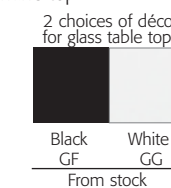

2
YEAR
GUARANTEE

EN ISO
9227
2006

ENV
581-2
2000

5 choices of colour for chairs
White PT From stock
Purple PQ On request
Orange PR
Green PS
Black PU

1 finish for tables
White SO From stock

For prices, optional extras and technical specifications, see separate price guide, page 175.

Duale

- Aluminium structure;
- Wood or acrylic chairs;
- Glass or melamine table tops.

① ② Acrylic chair and stool

③ ④ Wood chair and stool

⑤ Table with glass top

⑤ Table with melamine top

⑥ Snack table with glass or melamine top

2 choices of colour for acrylic chairs
White PW From stock
Black PX

2 choices of décor for wood chairs
Wenge WQ From stock
White WR

2 choices of décor for glass table tops
Black GF From stock
White GG

1 décor for melamine table
Wenge MU From stock

1 finish for structure
Aluminium SB From stock

For prices, optional extras and technical specifications, see separate price guide, page 175.

Catering

Community

Poz

- Beech plywood chairs with aluminium bases;
- Easy access tables with light beech tops and aluminium legs;
- Melamine storage units with shells in an aluminium finish and doors in light beech.