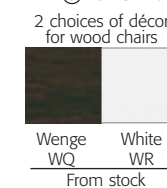

2
YEAR
GUARANTEE

EN ISO
9227
2006

ENV
581-2
2000

5 choices of colour for chairs
White PT From stock
Purple PQ On request
Orange PR
Green PS
Black PU

1 finish for tables
White SO From stock

For prices, optional extras and technical specifications, see separate price guide, page 175.

Duale

- Aluminium structure;
- Wood or acrylic chairs;
- Glass or melamine table tops.

① ② Acrylic chair and stool

③ ④ Wood chair and stool

⑤ Table with glass top

⑤ Table with melamine top

⑥ Snack table with glass or melamine top

2 choices of colour for acrylic chairs
White PW From stock
Black PX

2 choices of décor for wood chairs
Wenge WQ From stock
White WR

2 choices of décor for glass table tops
Black GF From stock
White GG

1 décor for melamine table
Wenge MU From stock

1 finish for structure
Aluminium SB From stock

For prices, optional extras and technical specifications, see separate price guide, page 175.

Catering

Community

Poz

- Beech plywood chairs with aluminium bases;
- Easy access tables with light beech tops and aluminium legs;
- Melamine storage units with shells in an aluminium finish and doors in light beech.